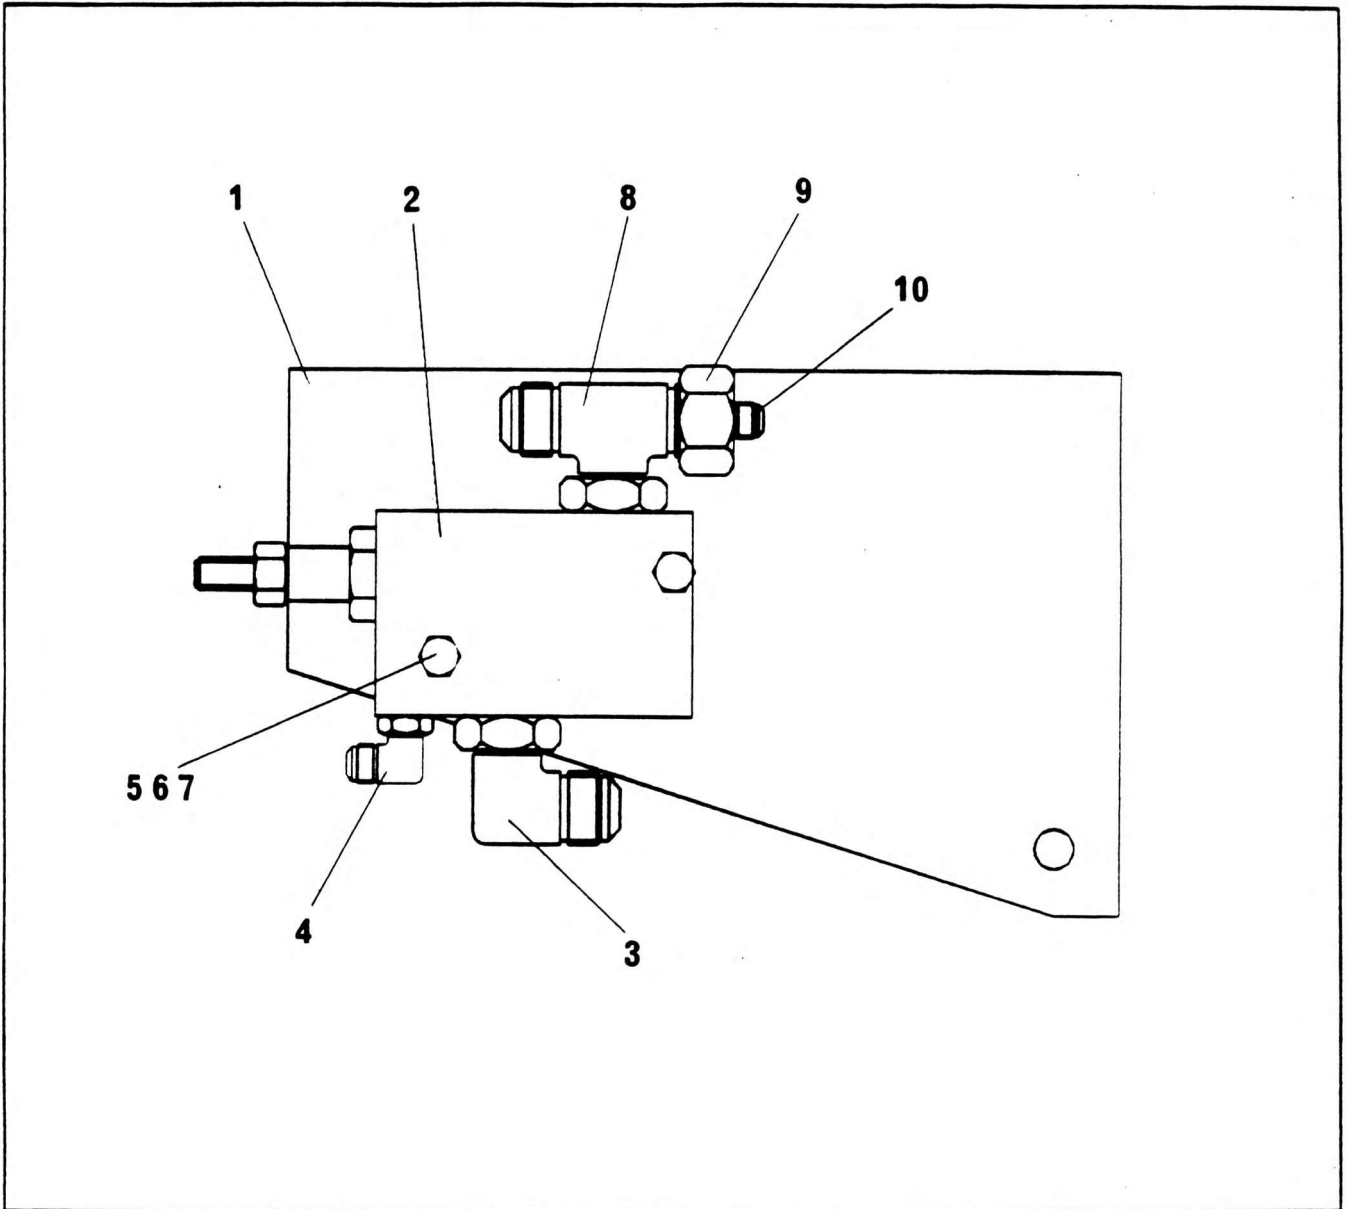

SEQUENCE VALVE ASSEMBLY

NO.	PART NO.	QTY.	DESCRIPTION	NO.	PART NO.	QTY.	DESCRIPTION
1	6-705-996823	1	Plate - Mounting				
2 +	7-926-002009	1	Valve Sequence				
3	7-447-121203	1	Male Elbow 90° 3/8"				
4	7-447-060603	1	Elbow				
5	7045309	2	Screw M10 x 55 Lg				
6	7069304	2	Nut Nyloc M10				
7	7066538	2	Washer M10				
8	7-447-121204	1	Tee				
9	7-447-121225	1	Nut				
10	7-447-120413	1	Reducer 3/8" x 1/4"				